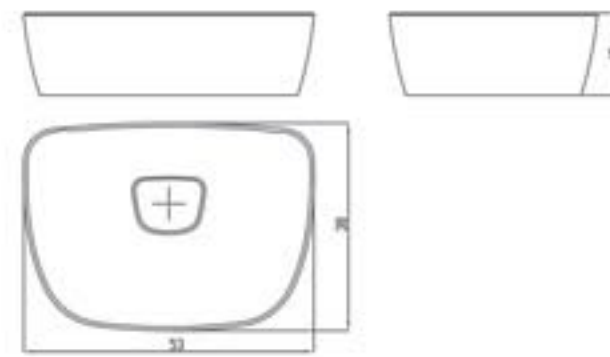

Product Code	WB039
Punch Type	None
Size	53x38x15 cm
Weight	8.27 kg
Glaze Color	snow white
Packing Type	Carton Box