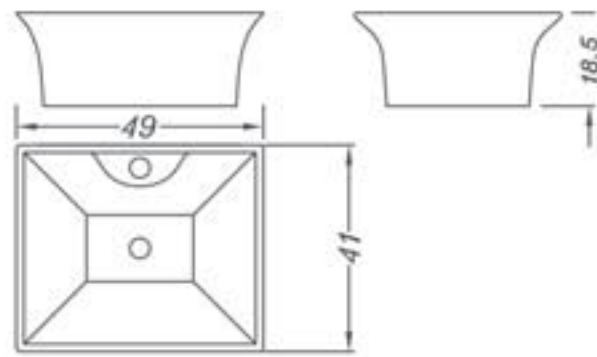

Product Code	WB022
Punch Type	One punch
Size	49x41x18.5 cm
Weight	14 kg
Glaze Color	snow white
Packing Type	Carton Box

PONZA
BATHROOM SINK