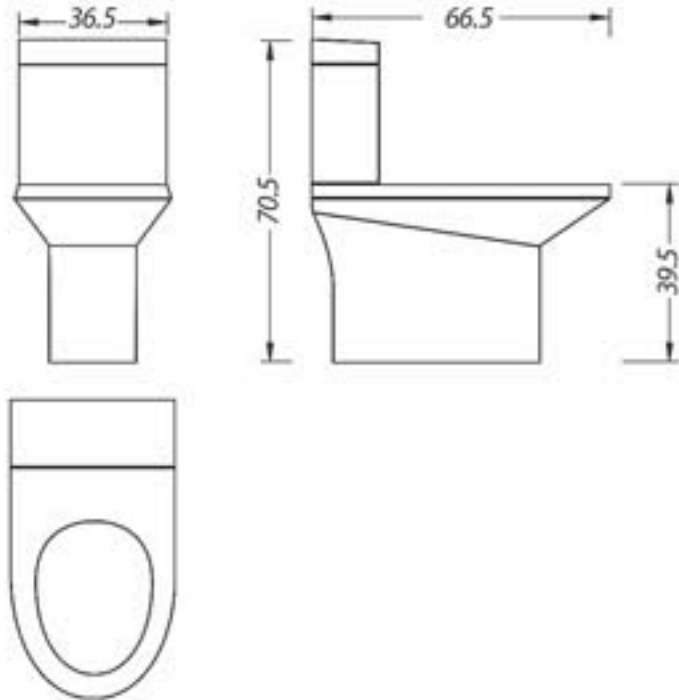

توالت فرنگی لوسیا

Product Code	WC003
WC type	one-piece WC
Flushing System	Turbo-Jet
Flushing Valve Mechanism	Dual-Flush
Seat Door type	Slow Door
Trap Outlet	Vertical Outlet 50 mm
Trap Axis	250 mm
Flushing water consume	7/720 kg
Flushing Mechanism Speed	4/88 sec
Size	66.5x36.5x70.5 cm
Weight	42.9 kg
Glaze Color	Snow white
Packing Type	Carton Box

LUSIA
ONE-PIECE TOILET

NOVINCERAM