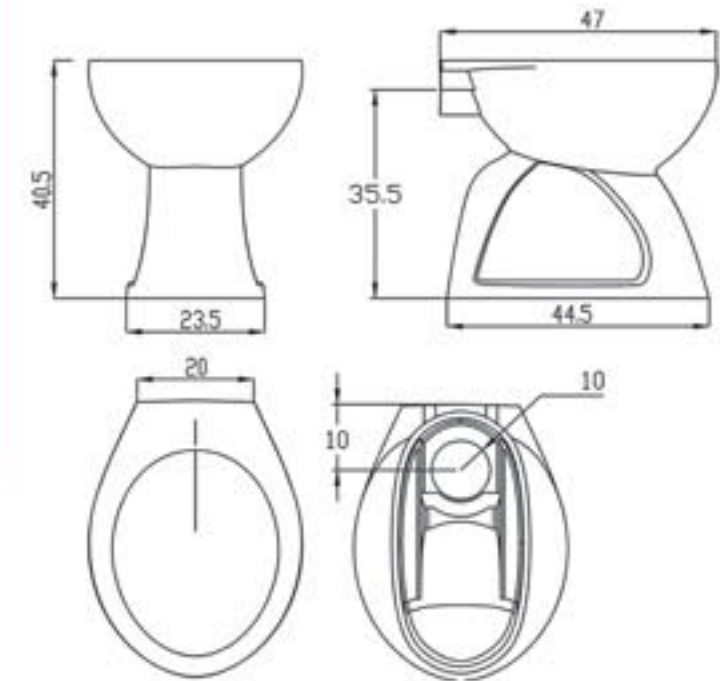

## توالت فرنگی لوسیا

Product Code	WC003
WC type	one-piece WC
Flushing System	Turbo-Jet
Flushing Valve Mechanism	Dual-Flush
Seat Door type	Slow Door
Trap Outlet	Vertical Outlet 50 mm
Trap Axis	250 mm
Flushing water consume	7/720 kg
Flushing Mechanism Speed	4/88 sec
Size	66.5x36.5x70.5 cm
Weight	42.9 kg
Glaze Color	Snow white
Packing Type	Carton Box

## توالٹ فرنگی لوکا

Product Code	WC004
WC type	one-piece WC
Flushing System	Flush tank
Flushing Valve Mechanism	Mono-Flush
Seat Door type	Normal Door
Trap Outlet	Vertical Outlet 75 mm
Trap Axis	150 mm
Flushing water consume	10 kg
Flushing Mechanism Speed	9/58 sec
Size	47x37x40.5 cm
Weight	14 kg
Glaze Color	Snow white
Packing Type	Carton Box