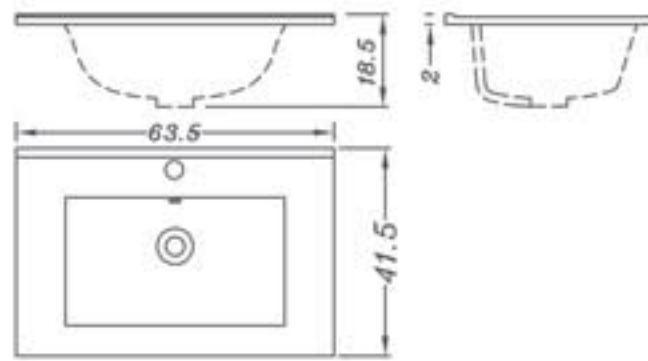

Product Code	WB027
Punch Type	One punch
Size	63.5x41.5x18.5 cm
Weight	12.7 kg
Glaze Color	snow white
Packing Type	Carton Box

ATINA
BATHROOM SINK