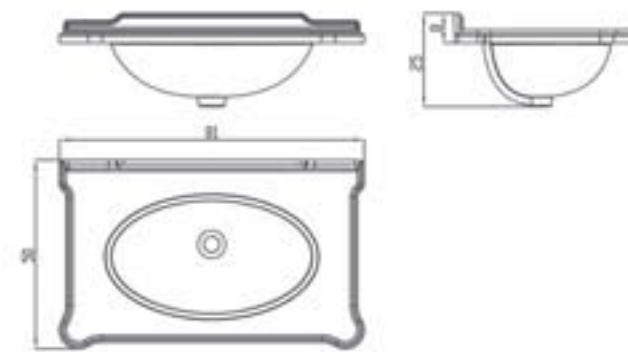

Product Code	WB036
Punch Type	One punch
Size	81x50x25 cm
Weight	17.8 kg
Glaze Color	snow white
Packing Type	Carton Box