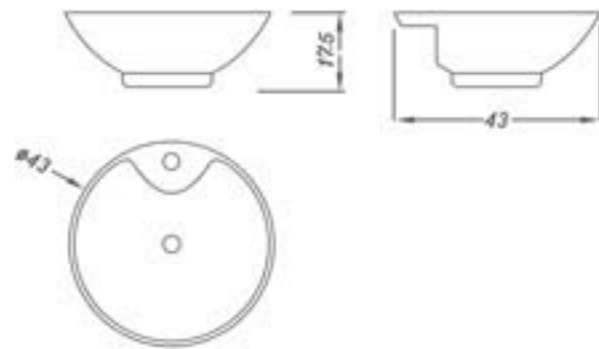

Product Code	WB033
Punch Type	One punch
Size	43x43x17.5 cm
Weight	7.28 kg
Glaze Color	snow white
Packing Type	Carton Box

LAVIS
BATHROOM SINK