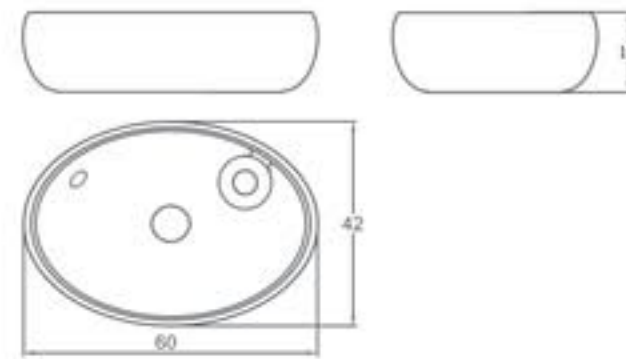

Product Code	WB042
Punch Type	One punch
Size	60x42x16 cm
Weight	14.1 kg
Glaze Color	snow white
Packing Type	Carton Box