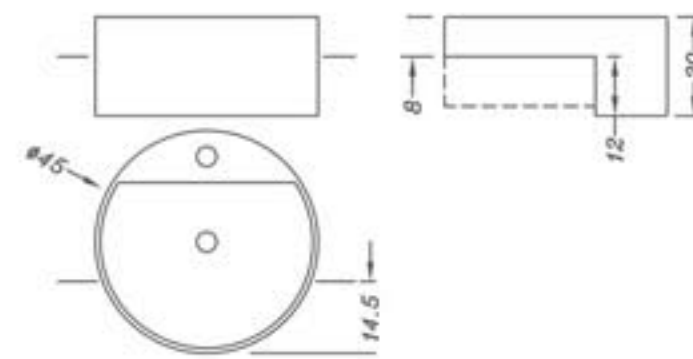

Product Code	WB015
Punch Type	One punch
Size	45x45x20 cm
Weight	12.3 kg
Glaze Color	snow white
Packing Type	Carton Box