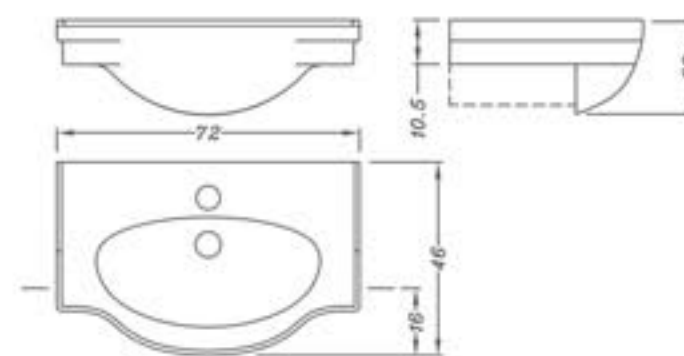

Product Code	WB015
Punch Type	One punch
Size	72x46x22 cm
Weight	19.4 kg
Glaze Color	snow white
Packing Type	Carton Box