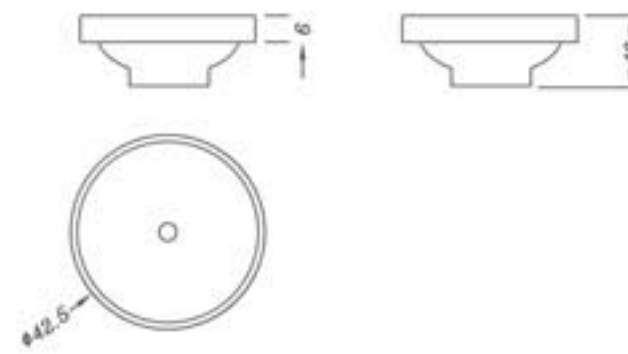

Product Code	WB015
Punch Type	None
Size	42.5x42.5x16 cm
Weight	8.55 kg
Glaze Color	snow white
Packing Type	Carton Box