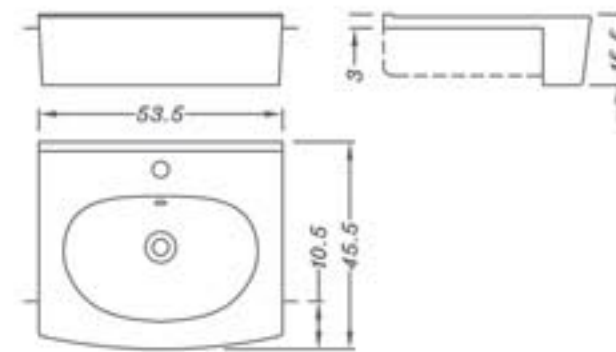

Product Code	WB028
Punch Type	One punch
Size	53.5x45.5x15.5 cm
Weight	17.2 kg
Glaze Color	snow white
Packing Type	Carton Box