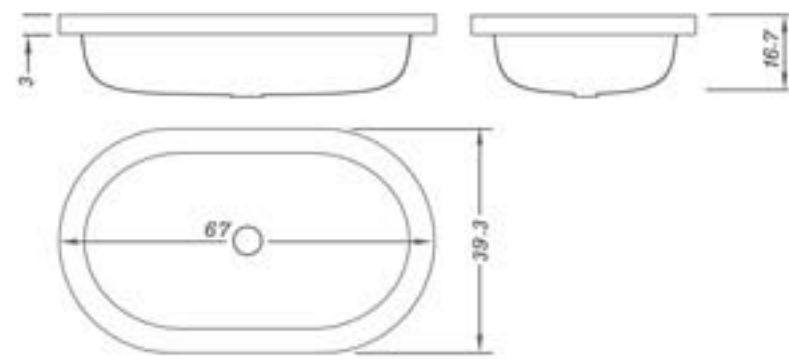

Product Code	WB026
Punch Type	None
Size	67x39.3x16.7 cm
Weight	14.4 kg
Glaze Color	snow white
Packing Type	Carton Box

ATRI
BATHROOM SINK