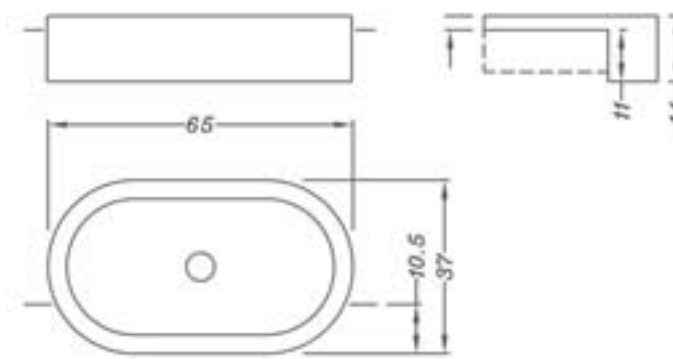

Product Code	WB025
Punch Type	None
Size	65x37x14 cm
Weight	14.7 kg
Glaze Color	snow white
Packing Type	Carton Box