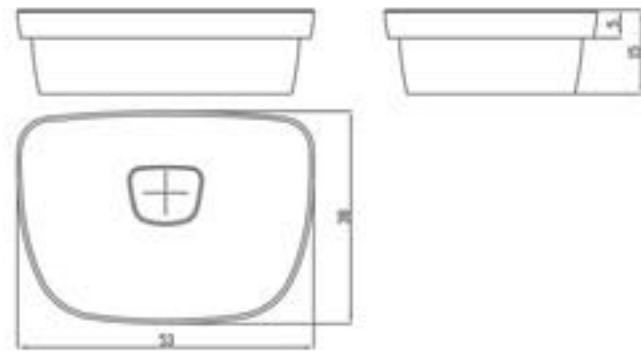

Product Code	WB038
Punch Type	None
Size	53x38x15 cm
Weight	12.07 kg
Glaze Color	snow white
Packing Type	Carton Box

TRANI
BATHROOM SINK