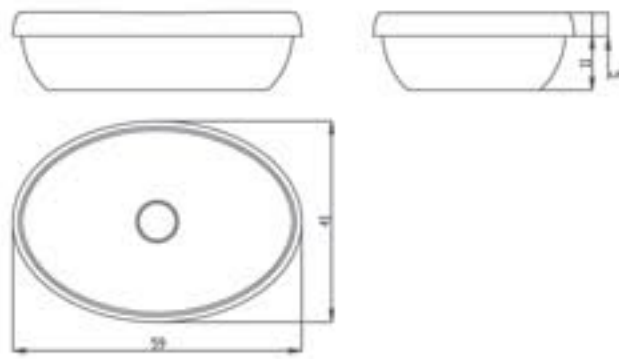

Product Code	WB037
Punch Type	None
Size	59x41x16 cm
Weight	13 kg
Glaze Color	snow white
Packing Type	Carton Box

PAULLO
BATHROOM SINK