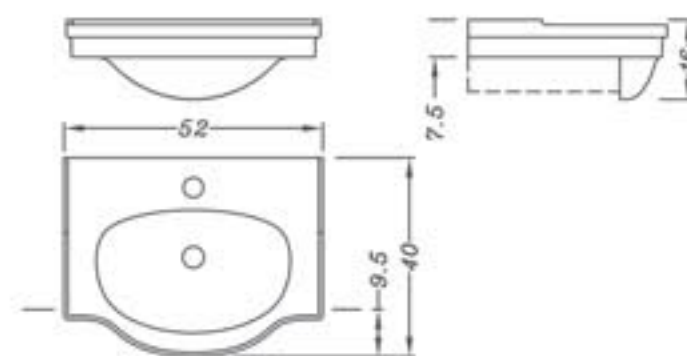

Product Code	WB013
Punch Type	One punch
Size	52x40x16 cm
Weight	10.5 kg
Glaze Color	snow white
Packing Type	Carton Box