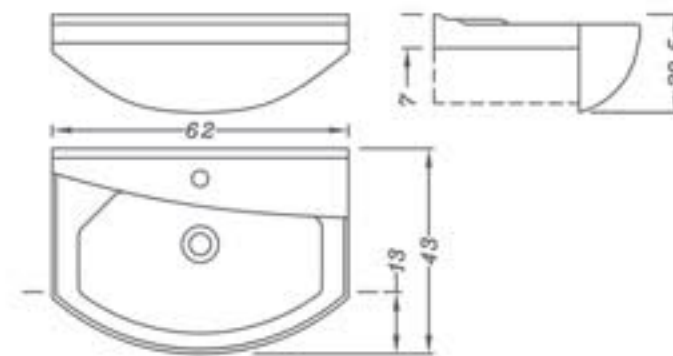

Product Code	WB019
Punch Type	One punch
Size	62x43x20.5 cm
Weight	15 kg
Glaze Color	snow white
Packing Type	Carton Box