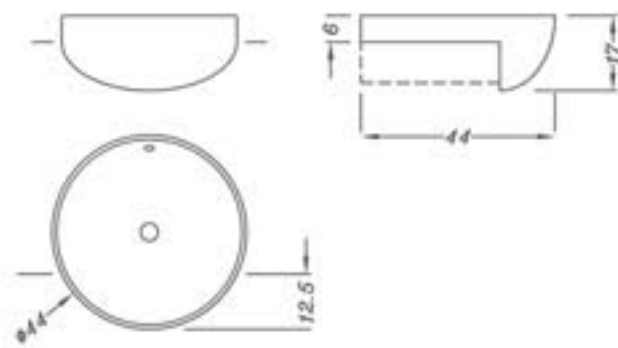

Product Code	WB016
Punch Type	None
Size	44x44x17 cm
Weight	10 kg
Glaze Color	snow white
Packing Type	Carton Box

NAPOLI
BATHROOM SINK