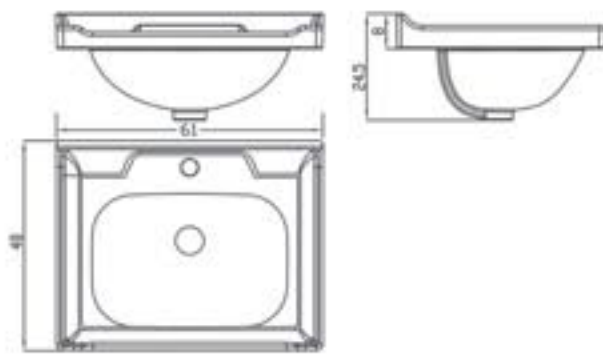

Product Code	WB034
Punch Type	One punch
Size	61x48x24.5 cm
Weight	13.7 kg
Glaze Color	snow white
Packing Type	Carton Box

QUINTO 6048
BATHROOM SINK