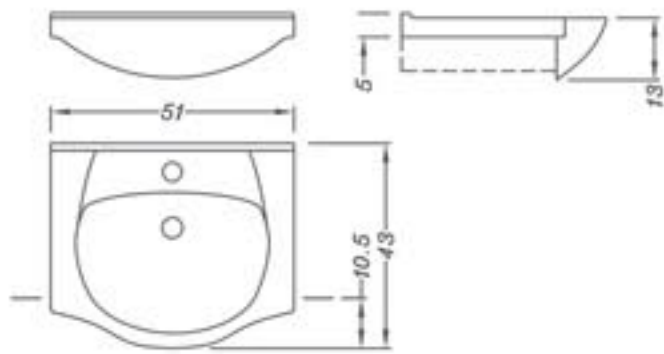

Product Code	WB017
Punch Type	One punch
Size	51x43x13 cm
Weight	10.5 kg
Glaze Color	snow white
Packing Type	Carton Box

ARNO
BATHROOM SINK