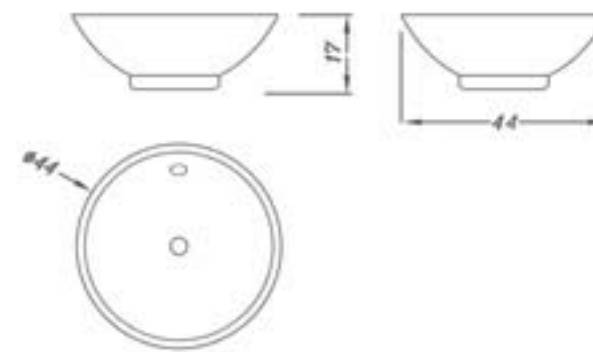

Product Code	WB015
Punch Type	One punch
Size	44x44x17 cm
Weight	8.6 kg
Glaze Color	snow white
Packing Type	Carton Box