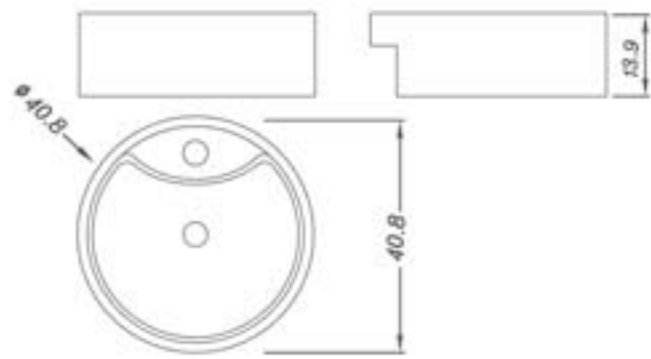

Product Code	WB029
Punch Type	One punch
Size	40.8x40.8x13.9 cm
Weight	8.645 kg
Glaze Color	snow white
Packing Type	Carton Box

LENO
BATHROOM SINK