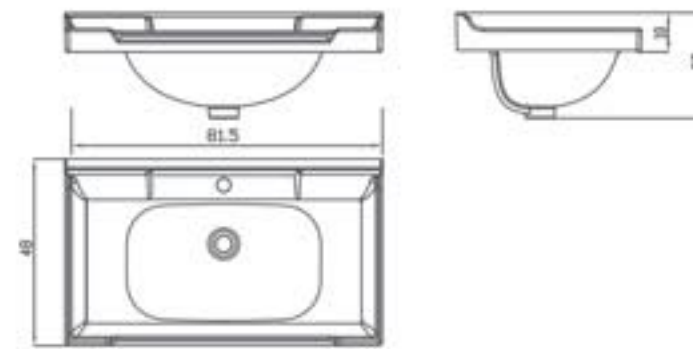

Product Code	WB035
Punch Type	One punch
Size	81.5x48x27 cm
Weight	17.3 kg
Glaze Color	snow white
Packing Type	Carton Box