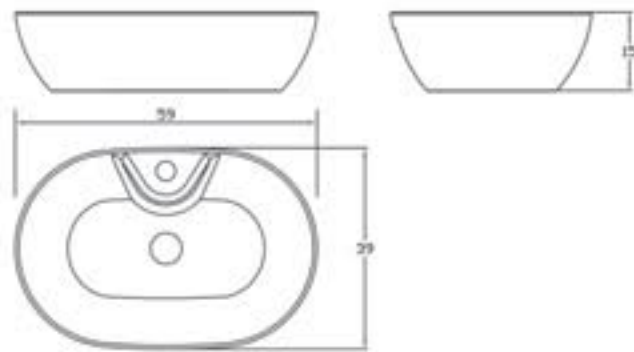

Product Code	WB010
Punch Type	One punch
Size	59x39x15 cm
Weight	10.8 kg
Glaze Color	snow white
Packing Type	Carton Box

TORINO
BATHROOM SINK