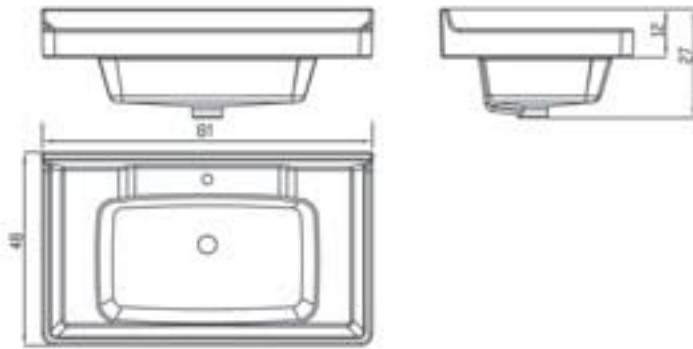

Product Code	WB041
Punch Type	One punch
Size	81x48x27 cm
Weight	23.92 kg
Glaze Color	snow white
Packing Type	Carton Box

QUARTO
BATHROOM SINK