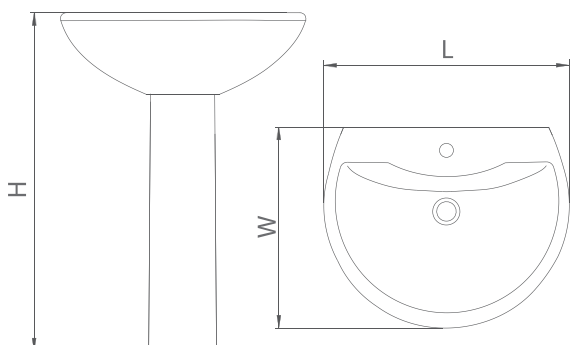

Pedestal Wash Basin

Eshal

Size (cm)	L	W	H
65	645	512	885 mm

Monica

Size (cm)	L	W	H
50	505	425	865 mm
60	620	505	890 mm

Azalia

Size (cm):	L	W	H
	620	505	890 mm

Regal

Size (cm):	L	W	H
	570	425	845 mm

Pedestal Wash Basin

Camelia

Size (cm)	L	W	H
45	450	375	850 mm
55	570	445	880 mm

Jasmine

Size (cm)	L	W	H
45	458	400	840 mm
54	555	483	840 mm

Daphne

Size (cm):	L	W	H
56	555	405	830 mm
60	620	480	855 mm

Viola

Size (cm):	L	W	H
60	600	410	860 mm

Pedestal Wash Basin

Arian

Size (cm)	L	W	H
57	570	447	885 mm

Lilium

Size (cm)	L	W	H
60	620	520	865 mm

Half Pedestal Wall Hung Wash Basin

Half Pedestal Wall Hung Wash Basin

Arta

Size (cm)	L	W	H
52	520	465	402 mm

Concept

Size (cm)	L	W	H
53	530	455	405 mm

Asian Toilet

Jasmine

Type	L	W	H
Flat	545	445	230 mm
Deep	545	445	255 mm