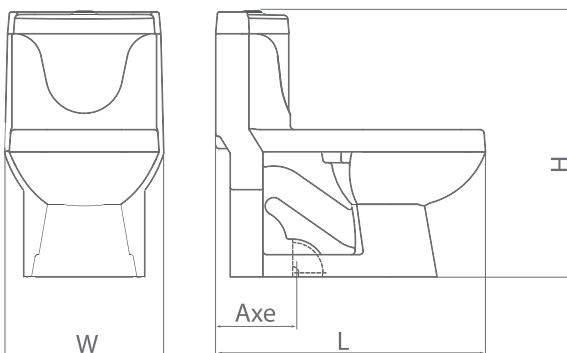

Valeria

Type	L	W	H	Axe
Washdown (S-trap)	740	390	750	220 mm

Luisa

Type	L	W	H	Axe
Washdown (S-trap)	560	360	690	200 mm

One piece Toilet

Helena

Type	L	W	H	Axe
Washdown (S-trap)	625	375	668	120 mm

Daphne

Type	L	W	H	Axe
Siphonic Jet (S-trap)	660	385	715	230 mm

Tavoos

Type	L	W	H	Axe
Washdown (S-trap)	753	390	753	295 mm

Adonis

Type	L	W	H	Axe
Siphonic Jet (S-trap)	645	370	715	220 mm

Wall Hung Toilet

Concept

Type	L	W	H	Axe
Washdown (P-trap)	560	385	365	75 mm

Bidet Water Closet

Vanity Wash Basin

Avina

Type	Size(cm)	L	W	H
Vessel Wash Basin	60	600	400	145 mm

Fittonia

Type	Size(cm)	L	W	H
Vessel Wash Basin	50	500	400	170 mm
	60	600	400	170 mm
	70	700	400	170 mm

Vanity Wash Basin

Daphne

Type	Size(cm)	L	W	H
Inset	60	600	400	180 mm
Wash Basin	70	700	400	180 mm

Adonis

Type	Size(cm)	L	W	H
Inset	80	800	420	200 mm
Wash Basin				

Alvand

Type	Size(cm)	L	W	H
Vessel Wash Basin	42	420	420	170 mm