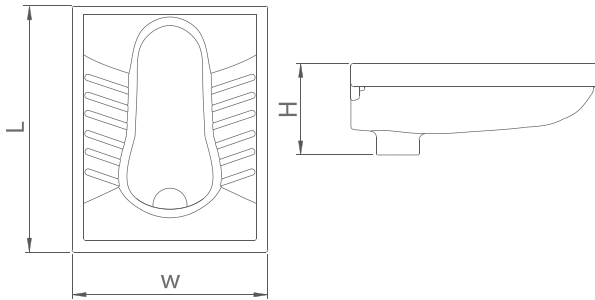

Pedestal Wash Basin

Eshal

Size (cm)	L	W	H
65	645	512	885 mm

Monica

Size (cm)	L	W	H
50	505	425	865 mm
60	620	505	890 mm

Azalia

Size (cm):	L	W	H
	620	505	890 mm

Regal

Viola

Size (cm):	L	W	H
60	600	410	860 mm

Pedestal Wash Basin

Arian

Size (cm)	L	W	H
57	570	447	885 mm

Lilium

Size (cm)	L	W	H
60	620	520	865 mm

Half Pedestal Wall Hung Wash Basin

Half Pedestal Wall Hung Wash Basin

Arta

Size (cm)	L	W	H
52	520	465	402 mm

Concept

Size (cm)	L	W	H
53	530	455	405 mm

Asian Toilet

Jasmine

Type	L	W	H
Flat	545	445	230 mm
Deep	545	445	255 mm

Tulip

Type	L	W	H
Flat- Close Rim	575	470	235 mm
Flat- Ergonomics	540	435	235 mm
Half Deep	545	435	225 mm
Flat	540	430	215 mm

Asian Toilet

Arian

Type	L	W	H
Flat-Close Rim	575	465	230 mm
Flat - Rimless	573	463	240 mm
Flat	580	465	205 mm