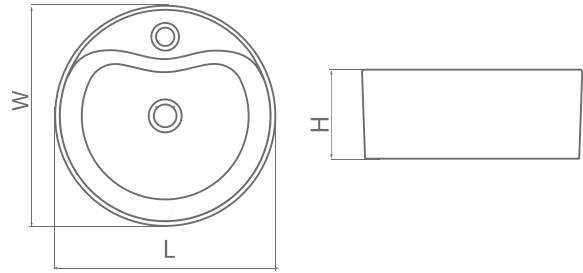

Bidet Water Closet

Vanity Wash Basin

Avina

Type	Size(cm)	L	W	H
Vessel Wash Basin	60	600	400	145 mm

Fittonia

Type	Size(cm)	L	W	H
Vessel Wash Basin	50	500	400	170 mm
	60	600	400	170 mm
	70	700	400	170 mm

Vanity Wash Basin

Daphne

Type	Size(cm)	L	W	H
Inset	60	600	400	180 mm
Wash Basin	70	700	400	180 mm

Adonis

Type	Size(cm)	L	W	H
Inset	80	800	420	200 mm
Wash Basin				

Alvand

Type	Size(cm)	L	W	H
Vessel Wash Basin	42	420	420	170 mm

Sadaf

Type	Size(cm)	L	W	H
Vessel Wash Basin	42	420	420	145 mm

Vanity Wash Basin

Victoria

Type	Size(cm)	L	W	H
Vessel Wash Basin	60	600	390	220 mm

Anthurium

Type	Size(cm)	L	W	H
Vessel Wash Basin	46	460	460	120 mm

Type	Size(cm)	L	W	H
Inset Wash Basin	65	645	480	190 mm

Experience Wellness

Pedestal Wash Basin

Daisy

Size (cm)	L	W	H
38	385	305	845 mm
50	510	385	865 mm

Landis

Size (cm)	L	W	H
45	450	358	820 mm
55	560	440	862 mm