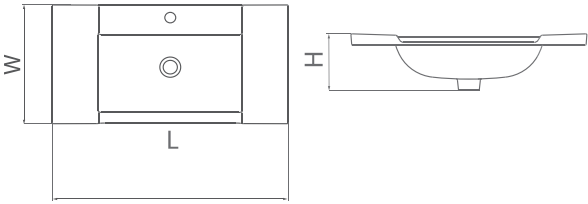

Bidet Water Closet

Vanity Wash Basin

Avina

Type	Size(cm)	L	W	H
Vessel Wash Basin	60	600	400	145 mm

Fittonia

Type	Size(cm)	L	W	H
Vessel Wash Basin	50	500	400	170 mm
	60	600	400	170 mm
	70	700	400	170 mm

Vanity Wash Basin

Daphne

Type	Size(cm)	L	W	H
Inset	60	600	400	180 mm
Wash Basin	70	700	400	180 mm

Adonis

Type	Size(cm)	L	W	H
Inset	80	800	420	200 mm
Wash Basin				

Alvand

Type	Size(cm)	L	W	H
Vessel Wash Basin	42	420	420	170 mm

Sadaf

Type	Size(cm)	L	W	H
Vessel Wash Basin	42	420	420	145 mm

Vanity Wash Basin

Victoria

Type	Size(cm)	L	W	H
Vessel Wash Basin	60	600	390	220 mm

Anthurium

Type	Size(cm)	L	W	H
Vessel Wash Basin	46	460	460	120 mm