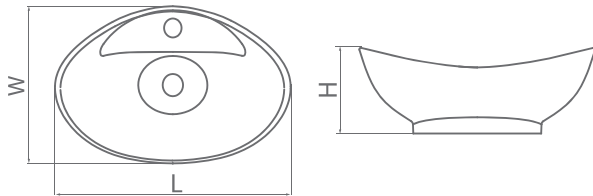

Daphne

Type	Size(cm)	L	W	H
Inset	60	600	400	180 mm
Wash Basin	70	700	400	180 mm

Adonis

Type	Size(cm)	L	W	H
Inset	80	800	420	200 mm
Wash Basin				

Alvand

Type	Size(cm)	L	W	H
Vessel Wash Basin	42	420	420	170 mm

Sadaf

Type	Size(cm)	L	W	H
Vessel Wash Basin	42	420	420	145 mm

Vanity Wash Basin

Victoria

Type	Size(cm)	L	W	H
Vessel Wash Basin	60	600	390	220 mm

Anthurium

Type	Size(cm)	L	W	H
Vessel Wash Basin	46	460	460	120 mm

Helena

Type	Size(cm)	L	W	H
Vessel Wash Basin	53	530	370	140 mm

Linda

Type	Size(cm)	L	W	H
Vessel Wash Basin	65	650	400	135 mm

Vanity Wash Basin

Carla

Type	Size(cm)	L	W	H
Inset Wash Basin	61	625	430	145 mm

Avisa

Type	Size(cm)	L	W	H
Inset Wash Basin	65	645	480	190 mm

Experience Wellness

Pedestal Wash Basin

Daisy

Size (cm)	L	W	H
38	385	305	845 mm
50	510	385	865 mm

Landis

Size (cm)	L	W	H
45	450	358	820 mm
55	560	440	862 mm