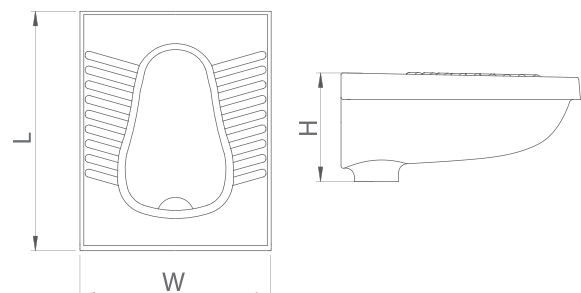

Type	L	W	H
Flat- Close Rim	575	470	235 mm
Flat- Ergonomics	540	435	235 mm
Half Deep	545	435	225 mm
Flat	540	430	215 mm