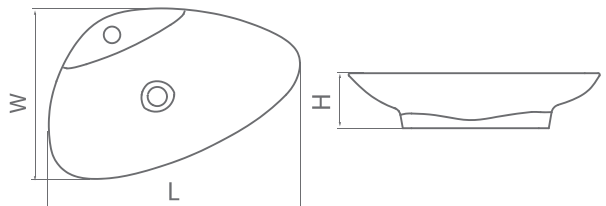

Sadaf

Type	Size(cm)	L	W	H
Vessel Wash Basin	42	420	420	145 mm

Vanity Wash Basin

Victoria

Type	Size(cm)	L	W	H
Vessel Wash Basin	60	600	390	220 mm

Anthurium

Type	Size(cm)	L	W	H
Vessel Wash Basin	46	460	460	120 mm

Helena

Type	Size(cm)	L	W	H
Vessel Wash Basin	53	530	370	140 mm

Linda

Type	Size(cm)	L	W	H
Vessel Wash Basin	65	650	400	135 mm

Vanity Wash Basin

Carla

Type	Size(cm)	L	W	H
Inset Wash Basin	61	625	430	145 mm

Avisa

Type	Size(cm)	L	W	H
Vessel Wash Basin	63	638	425	168 mm

Erica

Type	Size(cm)	L	W	H
Vessel Wash Basin	46	465	465	150 mm

Regal

Type	Size(cm)	L	W	H
Under Counter Wash Basin	56	565	415	210 mm

Vanity Wash Basin

Carina

Type	Size(cm)	L	W	H
Inset Wash Basin	65	645	480	190 mm

Experience Wellness

Pedestal Wash Basin

Daisy

Size (cm)	L	W	H
38	385	305	845 mm
50	510	385	865 mm

Landis

Size (cm)	L	W	H
45	450	358	820 mm
55	560	440	862 mm