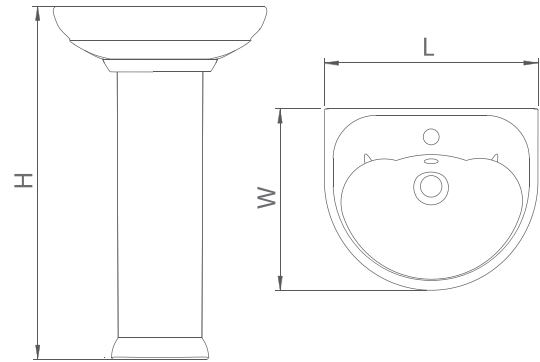

Type	Size(cm)	L	W	H
Inset Wash Basin	65	645	480	190 mm

Experience Wellness

Pedestal Wash Basin

Daisy

Size (cm)	L	W	H
38	385	305	845 mm
50	510	385	865 mm

Landis

Size (cm)	L	W	H
45	450	358	820 mm
55	560	440	862 mm

Pedestal Wash Basin

Eshal

Size (cm)	L	W	H
65	645	512	885 mm

Monica

Size (cm)	L	W	H
50	505	425	865 mm
60	620	505	890 mm

Azalia

Size (cm):	L	W	H
	620	505	890 mm

Regal

Size (cm):	L	W	H
	570	425	845 mm

Pedestal Wash Basin

Camelia

Size (cm)	L	W	H
45	450	375	850 mm
55	570	445	880 mm

Jasmine

Size (cm)	L	W	H
45	458	400	840 mm
54	555	483	840 mm

Daphne

Size (cm):	L	W	H
56	555	405	830 mm
60	620	480	855 mm

Viola

Size (cm):	L	W	H
60	600	410	860 mm

Pedestal Wash Basin

Arian

Size (cm)	L	W	H
57	570	447	885 mm

Lilium

Size (cm)	L	W	H
60	620	520	865 mm

Half Pedestal Wall Hung Wash Basin