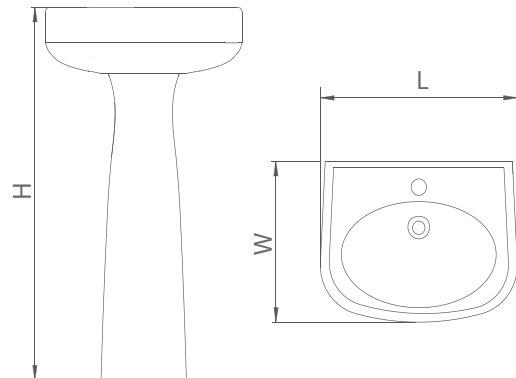

Type	Size(cm)	L	W	H
Inset Wash Basin	65	645	480	190 mm

Experience Wellness

Pedestal Wash Basin

Daisy

Size (cm)	L	W	H
38	385	305	845 mm
50	510	385	865 mm

Landis

Size (cm)	L	W	H
45	450	358	820 mm
55	560	440	862 mm

Pedestal Wash Basin

Eshal

Size (cm)	L	W	H
65	645	512	885 mm

Monica

Size (cm)	L	W	H
50	505	425	865 mm
60	620	505	890 mm

Azalia

Size (cm):	L	W	H
	620	505	890 mm

Regal

Size (cm):	L	W	H
	570	425	845 mm

Pedestal Wash Basin

Camelia

Size (cm)	L	W	H
45	450	375	850 mm
55	570	445	880 mm

Jasmine

Size (cm)	L	W	H
45	458	400	840 mm
54	555	483	840 mm

Daphne

Size (cm):	L	W	H
56	555	405	830 mm
60	620	480	855 mm

Viola

Size (cm):	L	W	H
60	600	410	860 mm

Pedestal Wash Basin

Arian

Size (cm)	L	W	H
57	570	447	885 mm

Lilium

Size (cm)	L	W	H
60	620	520	865 mm

Half Pedestal Wall Hung Wash Basin