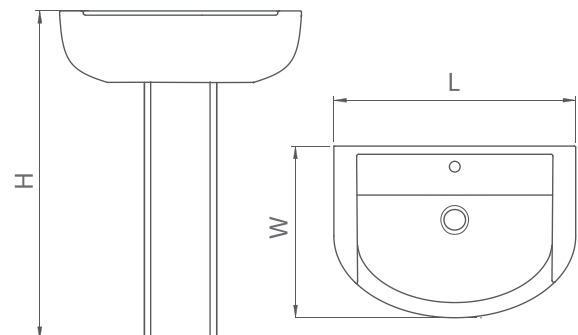

Type	Size(cm)	L	W	H
Inset Wash Basin	65	645	480	190 mm

Experience Wellness

Pedestal Wash Basin

Daisy

Size (cm)	L	W	H
38	385	305	845 mm
50	510	385	865 mm

Landis

Size (cm)	L	W	H
45	450	358	820 mm
55	560	440	862 mm

Pedestal Wash Basin

Eshal

Size (cm)	L	W	H
65	645	512	885 mm

Monica

Size (cm)	L	W	H
50	505	425	865 mm
60	620	505	890 mm

Azalia

Size (cm):	L	W	H
	620	505	890 mm

Regal

Size (cm):	L	W	H
	570	425	845 mm

Pedestal Wash Basin

Camelia

Size (cm)	L	W	H
45	450	375	850 mm
55	570	445	880 mm

Jasmine

Size (cm)	L	W	H
45	458	400	840 mm
54	555	483	840 mm

Daphne

Size (cm):	L	W	H
56	555	405	830 mm
60	620	480	855 mm

Viola

Size (cm):	L	W	H
60	600	410	860 mm

Pedestal Wash Basin

Arian

Size (cm)	L	W	H
57	570	447	885 mm

Lilium

Size (cm)	L	W	H
60	620	520	865 mm

Half Pedestal Wall Hung Wash Basin