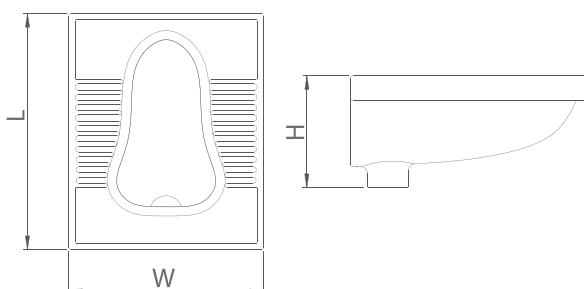

Viola

Size (cm):	L	W	H
60	600	410	860 mm

Pedestal Wash Basin

Arian

Size (cm)	L	W	H
57	570	447	885 mm

Lilium

Size (cm)	L	W	H
60	620	520	865 mm

Half Pedestal Wall Hung Wash Basin

Tulip

Type	L	W	H
Flat- Close Rim	575	470	235 mm
Flat- Ergonomics	540	435	235 mm
Half Deep	545	435	225 mm
Flat	540	430	215 mm

Asian Toilet

Arian

Type	L	W	H
Flat-Close Rim	575	465	230 mm
Flat - Rimless	573	463	240 mm
Flat	580	465	205 mm

Viola

Type	L	W	H
Flat	550	460	215 mm

Landis

Type	L	W	H
Flat-Ergonomics	575	485	250 mm
Flat-Ergonomics Close Rim	580	485	245 mm

Veronica

Type	L	W	H
Flat	545	435	215 mm
Deep	570	477	262 mm

Asian Toilet

Erica

Type	L	W	H
Half Deep	540	440	270 mm
Flat	540	445	235 mm

Lili

Type	L	W	H
Flat	585	475	225 mm
Deep	575	475	255 mm

Shower Tray

Regal

Size _(cm) :	L	W	H
	800	800	145 mm

Viola

Size _(cm) :	L	W	H
	700	700	105 mm
	800	800	110 mm