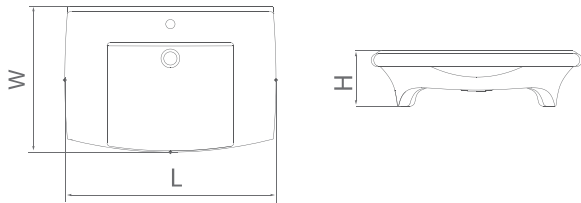

Sadaf

Type	Size(cm)	L	W	H
Vessel Wash Basin	42	420	420	145 mm

Vanity Wash Basin

Victoria

Type	Size(cm)	L	W	H
Vessel Wash Basin	60	600	390	220 mm

Anthurium

Type	Size(cm)	L	W	H
Vessel Wash Basin	46	460	460	120 mm

Helena

Type	Size(cm)	L	W	H
Vessel Wash Basin	53	530	370	140 mm

Linda

Type	Size(cm)	L	W	H
Vessel Wash Basin	65	650	400	135 mm

Vanity Wash Basin

Carla

Type	Size(cm)	L	W	H
Inset Wash Basin	61	625	430	145 mm

Avisa

Type	Size(cm)	L	W	H
Inset Wash Basin	65	645	480	190 mm

Experience Wellness

Pedestal Wash Basin

Daisy

Size (cm)	L	W	H
38	385	305	845 mm
50	510	385	865 mm

Landis

Size (cm)	L	W	H
45	450	358	820 mm
55	560	440	862 mm

Pedestal Wash Basin

Eshal

Size (cm)	L	W	H
65	645	512	885 mm

Monica

Size (cm)	L	W	H
50	505	425	865 mm
60	620	505	890 mm

Azalia

Size (cm):	L	W	H
	620	505	890 mm

Regal