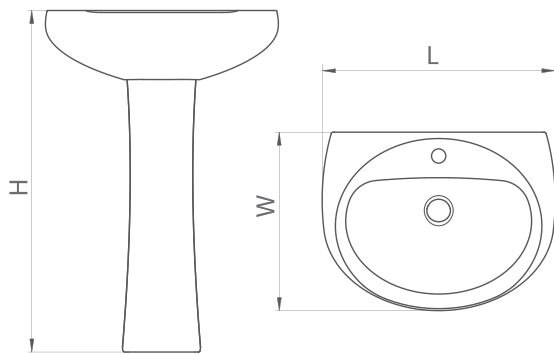

Type	Size(cm)	L	W	H
Inset Wash Basin	65	645	480	190 mm

Experience Wellness

Pedestal Wash Basin

Daisy

Size (cm)	L	W	H
38	385	305	845 mm
50	510	385	865 mm

Landis

Size (cm)	L	W	H
45	450	358	820 mm
55	560	440	862 mm

Pedestal Wash Basin

Eshal

Size (cm)	L	W	H
65	645	512	885 mm

Monica

Size (cm)	L	W	H
50	505	425	865 mm
60	620	505	890 mm

Azalia

Size (cm):	L	W	H
	620	505	890 mm

Regal

Size (cm):	L	W	H
	570	425	845 mm

Pedestal Wash Basin

Camelia

Size (cm)	L	W	H
45	450	375	850 mm
55	570	445	880 mm

Jasmine

Size (cm)	L	W	H
45	458	400	840 mm
54	555	483	840 mm

Daphne

Size (cm):	L	W	H
56	555	405	830 mm
60	620	480	855 mm

Viola

Size (cm):	L	W	H
60	600	410	860 mm

Pedestal Wash Basin

Arian

Size (cm)	L	W	H
57	570	447	885 mm

Lilium

Size (cm)	L	W	H
60	620	520	865 mm

Half Pedestal Wall Hung Wash Basin