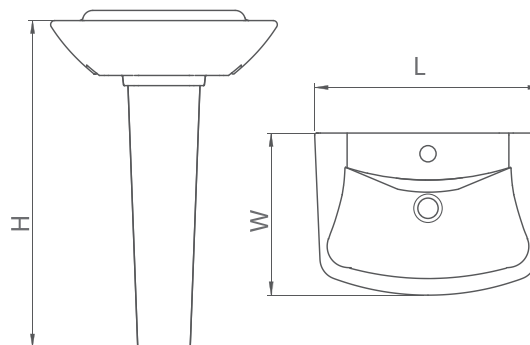

Type	Size(cm)	L	W	H
Inset Wash Basin	65	645	480	190 mm

Experience Wellness

Pedestal Wash Basin

Daisy

Size (cm)	L	W	H
38	385	305	845 mm
50	510	385	865 mm

Landis

Size (cm)	L	W	H
45	450	358	820 mm
55	560	440	862 mm

Pedestal Wash Basin

Eshal

Size (cm)	L	W	H
65	645	512	885 mm

Monica

Size (cm)	L	W	H
50	505	425	865 mm
60	620	505	890 mm

Azalia

Size (cm):	L	W	H
	620	505	890 mm

Regal

Size (cm):	L	W	H
	570	425	845 mm

Pedestal Wash Basin

Camelia

Size (cm)	L	W	H
45	450	375	850 mm
55	570	445	880 mm

Jasmine

Size (cm)	L	W	H
45	458	400	840 mm
54	555	483	840 mm

Daphne

Size (cm):	L	W	H
56	555	405	830 mm
60	620	480	855 mm

Viola

Size (cm):	L	W	H
60	600	410	860 mm

Pedestal Wash Basin

Arian

Size (cm)	L	W	H
57	570	447	885 mm

Lilium

Size (cm)	L	W	H
60	620	520	865 mm

Half Pedestal Wall Hung Wash Basin