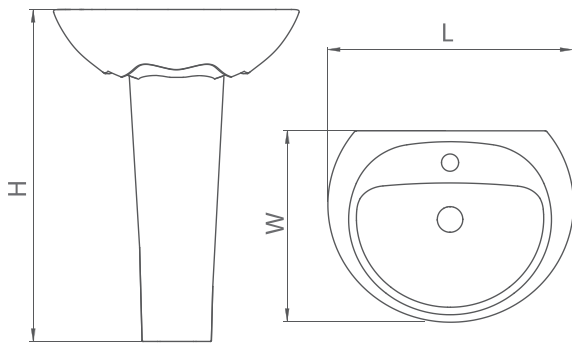

Pedestal Wash Basin

Eshal

Size (cm)	L	W	H
65	645	512	885 mm

Monica

Size (cm)	L	W	H
50	505	425	865 mm
60	620	505	890 mm

Azalia

Size (cm):	L	W	H
	620	505	890 mm

Regal

Size (cm):	L	W	H
	570	425	845 mm

Pedestal Wash Basin

Camelia

Size (cm)	L	W	H
45	450	375	850 mm
55	570	445	880 mm

Jasmine

Size (cm)	L	W	H
45	458	400	840 mm
54	555	483	840 mm

Daphne

Size (cm):	L	W	H
56	555	405	830 mm
60	620	480	855 mm

Viola

Size (cm):	L	W	H
60	600	410	860 mm

Pedestal Wash Basin

Arian

Size (cm)	L	W	H
57	570	447	885 mm

Lilium

Size (cm)	L	W	H
60	620	520	865 mm

Half Pedestal Wall Hung Wash Basin

Half Pedestal Wall Hung Wash Basin

Arta

Size (cm)	L	W	H
52	520	465	402 mm

Concept

Size (cm)	L	W	H
53	530	455	405 mm

Asian Toilet

Jasmine

Type	L	W	H
Flat	545	445	230 mm
Deep	545	445	255 mm