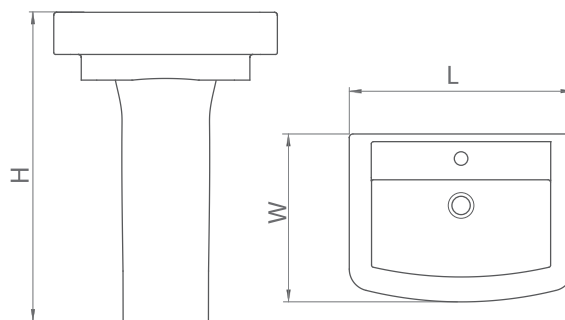

Type	Size(cm)	L	W	H
Inset Wash Basin	65	645	480	190 mm

Experience Wellness

Pedestal Wash Basin

Daisy

Size (cm)	L	W	H
38	385	305	845 mm
50	510	385	865 mm

Landis

Size (cm)	L	W	H
45	450	358	820 mm
55	560	440	862 mm

Pedestal Wash Basin

Eshal

Size (cm)	L	W	H
65	645	512	885 mm

Monica

Size (cm)	L	W	H
50	505	425	865 mm
60	620	505	890 mm

Azalia

Size (cm):	L	W	H
	620	505	890 mm

Regal

Size (cm):	L	W	H
	570	425	845 mm

Pedestal Wash Basin

Camelia

Size (cm)	L	W	H
45	450	375	850 mm
55	570	445	880 mm

Jasmine

Size (cm)	L	W	H
45	458	400	840 mm
54	555	483	840 mm

Daphne

Size (cm):	L	W	H
56	555	405	830 mm
60	620	480	855 mm

Viola

Size (cm):	L	W	H
60	600	410	860 mm

Pedestal Wash Basin

Arian

Size (cm)	L	W	H
57	570	447	885 mm

Lilium

Size (cm)	L	W	H
60	620	520	865 mm

Half Pedestal Wall Hung Wash Basin