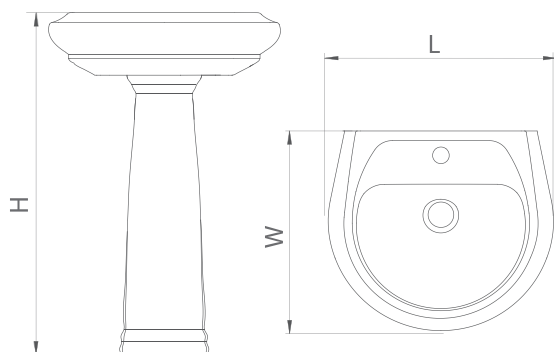

Type	Size(cm)	L	W	H
Inset Wash Basin	65	645	480	190 mm

Experience Wellness

Pedestal Wash Basin

Daisy

Size (cm)	L	W	H
38	385	305	845 mm
50	510	385	865 mm

Landis

Size (cm)	L	W	H
45	450	358	820 mm
55	560	440	862 mm

Pedestal Wash Basin

Eshal

Size (cm)	L	W	H
65	645	512	885 mm

Monica

Size (cm)	L	W	H
50	505	425	865 mm
60	620	505	890 mm

Azalia

Size (cm):	L	W	H
	620	505	890 mm

Regal

Size (cm):	L	W	H
	570	425	845 mm

Pedestal Wash Basin

Camelia

Size (cm)	L	W	H
45	450	375	850 mm
55	570	445	880 mm

Jasmine

Size (cm)	L	W	H
45	458	400	840 mm
54	555	483	840 mm

Daphne

Size (cm):	L	W	H
56	555	405	830 mm
60	620	480	855 mm

Viola

Size (cm):	L	W	H
60	600	410	860 mm

Pedestal Wash Basin

Arian

Size (cm)	L	W	H
57	570	447	885 mm

Lilium

Size (cm)	L	W	H
60	620	520	865 mm

Half Pedestal Wall Hung Wash Basin