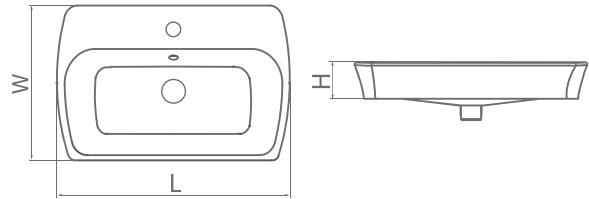

Type	L	W	H	Axe
Siphonic Jet (S-trap)	660	385	715	230 mm

Tavoos

Type	L	W	H	Axe
Washdown (S-trap)	753	390	753	295 mm

Adonis

Type	L	W	H	Axe
Siphonic Jet (S-trap)	645	370	715	220 mm

Wall Hung Toilet

Concept

Type	L	W	H	Axe
Washdown (P-trap)	560	385	365	75 mm

Bidet Water Closet

Vanity Wash Basin

Avina

Type	Size(cm)	L	W	H
Vessel Wash Basin	60	600	400	145 mm

Fittonia

Type	Size(cm)	L	W	H
Vessel Wash Basin	50	500	400	170 mm
	60	600	400	170 mm
	70	700	400	170 mm

Vanity Wash Basin

Daphne

Type	Size(cm)	L	W	H
Inset	60	600	400	180 mm
Wash Basin	70	700	400	180 mm

Adonis

Type	Size(cm)	L	W	H
Inset	80	800	420	200 mm
Wash Basin				

Alvand

Type	Size(cm)	L	W	H
Vessel Wash Basin	42	420	420	170 mm

Sadaf

Type	Size(cm)	L	W	H
Vessel Wash Basin	42	420	420	145 mm

Vanity Wash Basin

Victoria

Type	Size(cm)	L	W	H
Vessel Wash Basin	60	600	390	220 mm

Anthurium

Type	Size(cm)	L	W	H
Vessel Wash Basin	46	460	460	120 mm