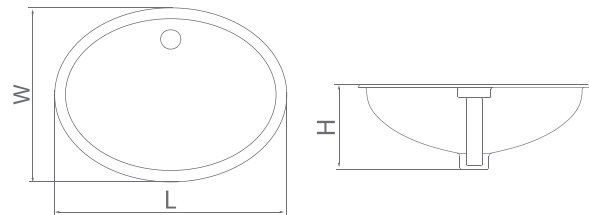

Type	Size(cm)	L	W	H
Vessel Wash Basin	63	638	425	168 mm

Erica

Type	Size(cm)	L	W	H
Vessel Wash Basin	46	465	465	150 mm

Regal

Type	Size(cm)	L	W	H
Under Counter Wash Basin	56	565	415	210 mm

Vanity Wash Basin

Carina

Type	Size(cm)	L	W	H
Inset Wash Basin	65	645	480	190 mm

Experience Wellness

Pedestal Wash Basin

Daisy

Size (cm)	L	W	H
38	385	305	845 mm
50	510	385	865 mm

Landis

Size (cm)	L	W	H
45	450	358	820 mm
55	560	440	862 mm

Pedestal Wash Basin

Eshal

Size (cm)	L	W	H
65	645	512	885 mm

Monica

Size (cm)	L	W	H
50	505	425	865 mm
60	620	505	890 mm

Azalia

Size (cm):	L	W	H
	620	505	890 mm

Regal

Size (cm):	L	W	H
	570	425	845 mm

Pedestal Wash Basin

Camelia

Size (cm)	L	W	H
45	450	375	850 mm
55	570	445	880 mm

Jasmine

Size (cm)	L	W	H
45	458	400	840 mm
54	555	483	840 mm

Daphne

Size (cm):	L	W	H
56	555	405	830 mm
60	620	480	855 mm