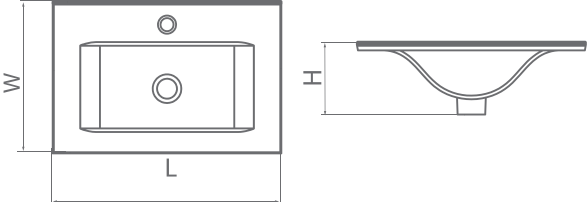

Bidet Water Closet

Vanity Wash Basin

Avina

Type	Size(cm)	L	W	H
Vessel Wash Basin	60	600	400	145 mm

Fittonia

Type	Size(cm)	L	W	H
Vessel Wash Basin	50	500	400	170 mm
	60	600	400	170 mm
	70	700	400	170 mm

Vanity Wash Basin

Daphne

Type	Size(cm)	L	W	H
Inset	60	600	400	180 mm
Wash Basin	70	700	400	180 mm

Adonis

Type	Size(cm)	L	W	H
Inset	80	800	420	200 mm
Wash Basin				

Alvand

Type	Size(cm)	L	W	H
Vessel Wash Basin	42	420	420	170 mm

Sadaf

Type	Size(cm)	L	W	H
Vessel Wash Basin	42	420	420	145 mm

Vanity Wash Basin

Victoria

Type	Size(cm)	L	W	H
Vessel Wash Basin	60	600	390	220 mm

Anthurium

Type	Size(cm)	L	W	H
Vessel Wash Basin	46	460	460	120 mm