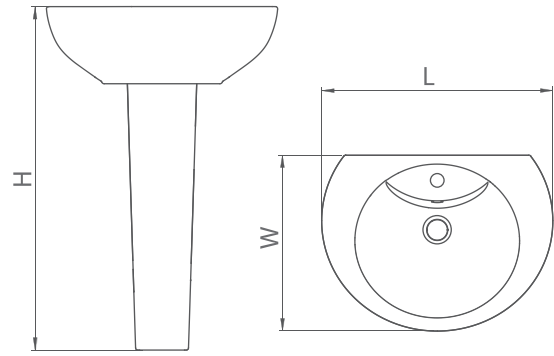

Type	Size(cm)	L	W	H
Vessel Wash Basin	63	638	425	168 mm

Erica

Type	Size(cm)	L	W	H
Vessel Wash Basin	46	465	465	150 mm

Regal

Type	Size(cm)	L	W	H
Under Counter Wash Basin	56	565	415	210 mm

Vanity Wash Basin

Carina

Type	Size(cm)	L	W	H
Inset Wash Basin	65	645	480	190 mm

Experience Wellness

Pedestal Wash Basin

Daisy

Size (cm)	L	W	H
38	385	305	845 mm
50	510	385	865 mm

Landis

Size (cm)	L	W	H
45	450	358	820 mm
55	560	440	862 mm

Pedestal Wash Basin

Eshal

Size (cm)	L	W	H
65	645	512	885 mm

Monica

Size (cm)	L	W	H
50	505	425	865 mm
60	620	505	890 mm

Azalia

Size (cm):	L	W	H
	620	505	890 mm

Regal

Size (cm):	L	W	H
	570	425	845 mm

Pedestal Wash Basin

Camelia

Size (cm)	L	W	H
45	450	375	850 mm
55	570	445	880 mm

Jasmine

Size (cm)	L	W	H
45	458	400	840 mm
54	555	483	840 mm

Daphne

Size (cm):	L	W	H
56	555	405	830 mm
60	620	480	855 mm