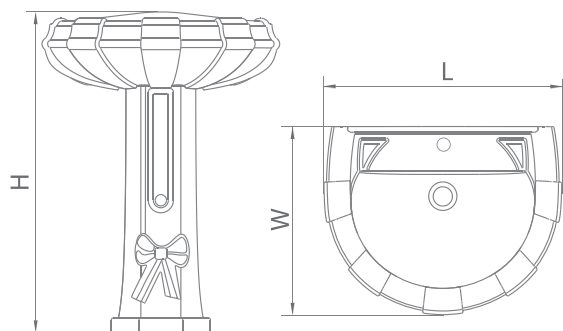

Type	Size(cm)	L	W	H
Inset Wash Basin	65	645	480	190 mm

Experience Wellness

Pedestal Wash Basin

Daisy

Size (cm)	L	W	H
38	385	305	845 mm
50	510	385	865 mm

Landis

Size (cm)	L	W	H
45	450	358	820 mm
55	560	440	862 mm

Pedestal Wash Basin

Eshal

Size (cm)	L	W	H
65	645	512	885 mm

Monica

Size (cm)	L	W	H
50	505	425	865 mm
60	620	505	890 mm

Azalia

Size (cm):	L	W	H
	620	505	890 mm

Regal

Size (cm):	L	W	H
	570	425	845 mm

Pedestal Wash Basin

Camelia

Size (cm)	L	W	H
45	450	375	850 mm
55	570	445	880 mm

Jasmine

Size (cm)	L	W	H
45	458	400	840 mm
54	555	483	840 mm

Daphne

Size (cm):	L	W	H
56	555	405	830 mm
60	620	480	855 mm

Viola

Size (cm):	L	W	H
60	600	410	860 mm

Pedestal Wash Basin

Arian

Size (cm)	L	W	H
57	570	447	885 mm

Lilium

Size (cm)	L	W	H
60	620	520	865 mm

Half Pedestal Wall Hung Wash Basin