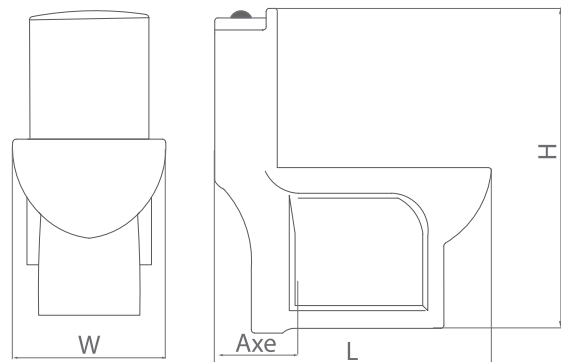

Type	L	W	H	Axe
Siphonic Jet (S-trap)	660	385	715	230 mm

Tavoos

Type	L	W	H	Axe
Washdown (S-trap)	753	390	753	295 mm

Adonis

Type	L	W	H	Axe
Siphonic Jet (S-trap)	645	370	715	220 mm

Wall Hung Toilet

Concept

Type	L	W	H	Axe
Washdown (P-trap)	560	385	365	75 mm

Bidet Water Closet

Vanity Wash Basin

Avina

Type	Size(cm)	L	W	H
Vessel Wash Basin	60	600	400	145 mm

Fittonia

Type	Size(cm)	L	W	H
Vessel Wash Basin	50	500	400	170 mm
	60	600	400	170 mm
	70	700	400	170 mm

Vanity Wash Basin

Daphne

Type	Size(cm)	L	W	H
Inset	60	600	400	180 mm
Wash Basin	70	700	400	180 mm

Adonis

Type	Size(cm)	L	W	H
Inset	80	800	420	200 mm
Wash Basin				

Alvand

Type	Size(cm)	L	W	H
Vessel Wash Basin	42	420	420	170 mm

Pedestal Wash Basin

Eshal

Size (cm)	L	W	H
65	645	512	885 mm

Monica

Size (cm)	L	W	H
50	505	425	865 mm
60	620	505	890 mm

Azalia

Size (cm):	L	W	H
	620	505	890 mm

Regal