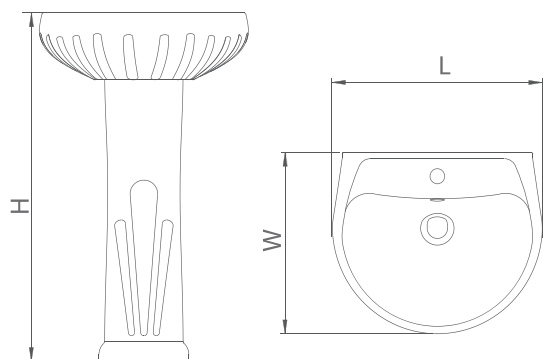

Type	Size(cm)	L	W	H
Inset Wash Basin	65	645	480	190 mm

Experience Wellness

Pedestal Wash Basin

Daisy

Size (cm)	L	W	H
38	385	305	845 mm
50	510	385	865 mm

Landis

Size (cm)	L	W	H
45	450	358	820 mm
55	560	440	862 mm

Pedestal Wash Basin

Eshal

Size (cm)	L	W	H
65	645	512	885 mm

Monica

Size (cm)	L	W	H
50	505	425	865 mm
60	620	505	890 mm

Azalia

Size (cm):	L	W	H
	620	505	890 mm

Regal

Size (cm):	L	W	H
	570	425	845 mm

Pedestal Wash Basin

Camelia

Size (cm)	L	W	H
45	450	375	850 mm
55	570	445	880 mm

Jasmine

Size (cm)	L	W	H
45	458	400	840 mm
54	555	483	840 mm

Daphne

Size (cm):	L	W	H
56	555	405	830 mm
60	620	480	855 mm

Viola

Size (cm):	L	W	H
60	600	410	860 mm

Pedestal Wash Basin

Arian

Size (cm)	L	W	H
57	570	447	885 mm

Lilium

Size (cm)	L	W	H
60	620	520	865 mm

Half Pedestal Wall Hung Wash Basin