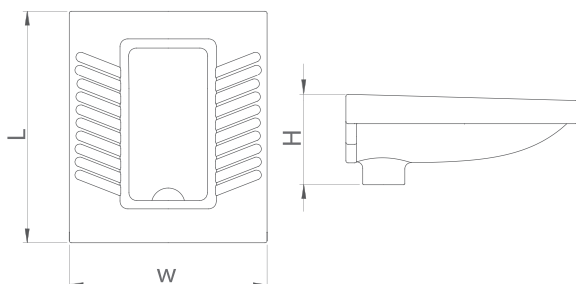

Viola

Type	L	W	H
Flat	550	460	215 mm