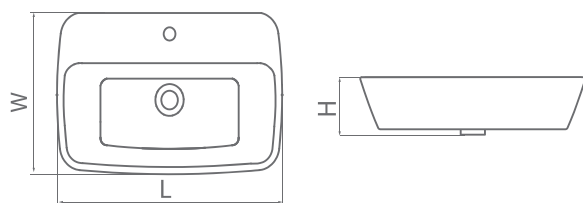

Avisa

Type	Size(cm)	L	W	H
Vessel Wash Basin	63	638	425	168 mm