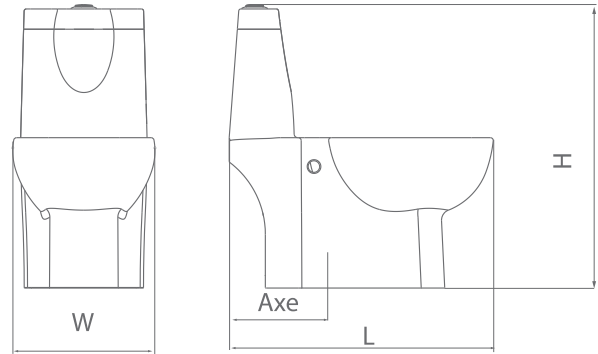

Type	L	W	H	Axe
Washdown (S-trap)	753	390	753	295 mm