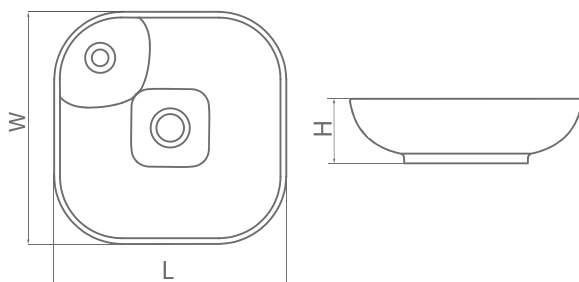

Daphne

Type	Size(cm)	L	W	H
Inset	60	600	400	180 mm
Wash Basin	70	700	400	180 mm

Adonis

Type	Size(cm)	L	W	H
Inset	80	800	420	200 mm
Wash Basin				

Alvand

Type	Size(cm)	L	W	H
Vessel Wash Basin	42	420	420	170 mm

Sadaf

Type	Size(cm)	L	W	H
Vessel Wash Basin	42	420	420	145 mm

Vanity Wash Basin

Victoria

Type	Size(cm)	L	W	H
Vessel Wash Basin	60	600	390	220 mm

Anthurium

Type	Size(cm)	L	W	H
Vessel Wash Basin	46	460	460	120 mm

Helena

Type	Size(cm)	L	W	H
Vessel Wash Basin	53	530	370	140 mm

Linda

Type	Size(cm)	L	W	H
Vessel Wash Basin	65	650	400	135 mm

Vanity Wash Basin

Carla

Type	Size(cm)	L	W	H
Inset Wash Basin	61	625	430	145 mm

Avisa

Type	Size(cm)	L	W	H
Inset Wash Basin	65	645	480	190 mm

Experience Wellness

Pedestal Wash Basin

Daisy

Size (cm)	L	W	H
38	385	305	845 mm
50	510	385	865 mm

Landis

Size (cm)	L	W	H
45	450	358	820 mm
55	560	440	862 mm