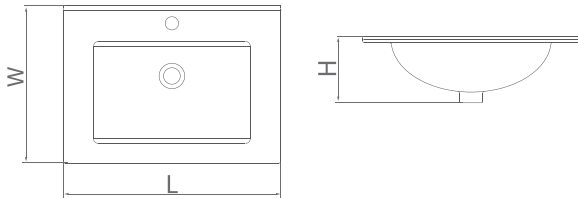

Type	Size(cm)	L	W	H
Vessel Wash Basin	63	638	425	168 mm

Erica

Type	Size(cm)	L	W	H
Vessel Wash Basin	46	465	465	150 mm

Regal

Type	Size(cm)	L	W	H
Under Counter Wash Basin	56	565	415	210 mm

Vanity Wash Basin

Carina

Type	Size(cm)	L	W	H
Inset Wash Basin	65	645	480	190 mm

Experience Wellness

Pedestal Wash Basin

Daisy

Size (cm)	L	W	H
38	385	305	845 mm
50	510	385	865 mm

Landis

Size (cm)	L	W	H
45	450	358	820 mm
55	560	440	862 mm

Pedestal Wash Basin

Eshal

Size (cm)	L	W	H
65	645	512	885 mm

Monica

Size (cm)	L	W	H
50	505	425	865 mm
60	620	505	890 mm

Azalia

Size (cm):	L	W	H
	620	505	890 mm

Regal