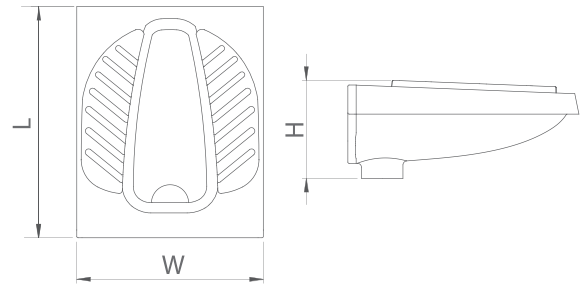

Pedestal Wash Basin

Eshal

Size (cm)	L	W	H
65	645	512	885 mm

Monica

Size (cm)	L	W	H
50	505	425	865 mm
60	620	505	890 mm

Azalia

Size (cm):	L	W	H
	620	505	890 mm

Regal

Size (cm):	L	W	H
	570	425	845 mm

Pedestal Wash Basin

Camelia

Size (cm)	L	W	H
45	450	375	850 mm
55	570	445	880 mm

Jasmine

Size (cm)	L	W	H
45	458	400	840 mm
54	555	483	840 mm

Daphne

Size (cm):	L	W	H
56	555	405	830 mm
60	620	480	855 mm

Viola

Size (cm):	L	W	H
60	600	410	860 mm

Pedestal Wash Basin

Arian

Size (cm)	L	W	H
57	570	447	885 mm

Lilium

Size (cm)	L	W	H
60	620	520	865 mm

Half Pedestal Wall Hung Wash Basin

Half Pedestal Wall Hung Wash Basin

Arta

Size (cm)	L	W	H
52	520	465	402 mm

Concept

Size (cm)	L	W	H
53	530	455	405 mm

Asian Toilet

Jasmine

Type	L	W	H
Flat	545	445	230 mm
Deep	545	445	255 mm