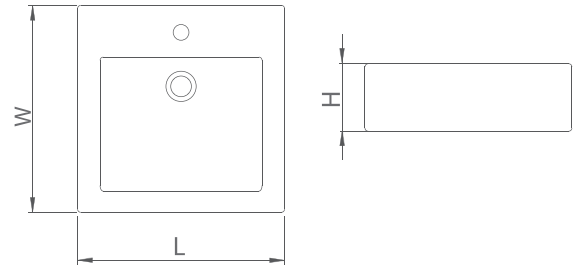

Type	Size(cm)	L	W	H
Vessel Wash Basin	46	465	465	150 mm