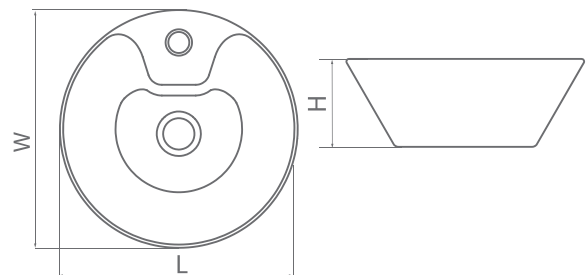

Bidet Water Closet

Vanity Wash Basin

Avina

Type	Size(cm)	L	W	H
Vessel Wash Basin	60	600	400	145 mm

Fittonia

Type	Size(cm)	L	W	H
Vessel Wash Basin	50	500	400	170 mm
	60	600	400	170 mm
	70	700	400	170 mm

Vanity Wash Basin

Daphne

Type	Size(cm)	L	W	H
Inset	60	600	400	180 mm
Wash Basin	70	700	400	180 mm

Adonis

Type	Size(cm)	L	W	H
Inset	80	800	420	200 mm
Wash Basin				

Alvand

Type	Size(cm)	L	W	H
Vessel Wash Basin	42	420	420	170 mm

Sadaf

Type	Size(cm)	L	W	H
Vessel Wash Basin	42	420	420	145 mm

Vanity Wash Basin

Victoria

Type	Size(cm)	L	W	H
Vessel Wash Basin	60	600	390	220 mm

Anthurium

Type	Size(cm)	L	W	H
Vessel Wash Basin	46	460	460	120 mm